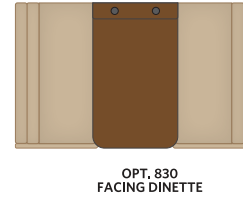

www.FleetwoodRV.com

40M Options: 095, 099, 111, 209, 215, 256, 272, 345, 473, 485, 563, 634, 830, 916, 967

TOP FLOORPLAN FEATURES

- Sleeps up to 7
- Large Master Suite
- 6-Way Power Driver/Passenger Seats
- Porcelain Tile Flooring w/Front Heat
- Residential Refrigerator w/Ice & Water in door
- Dual Vanities in Rear Bath