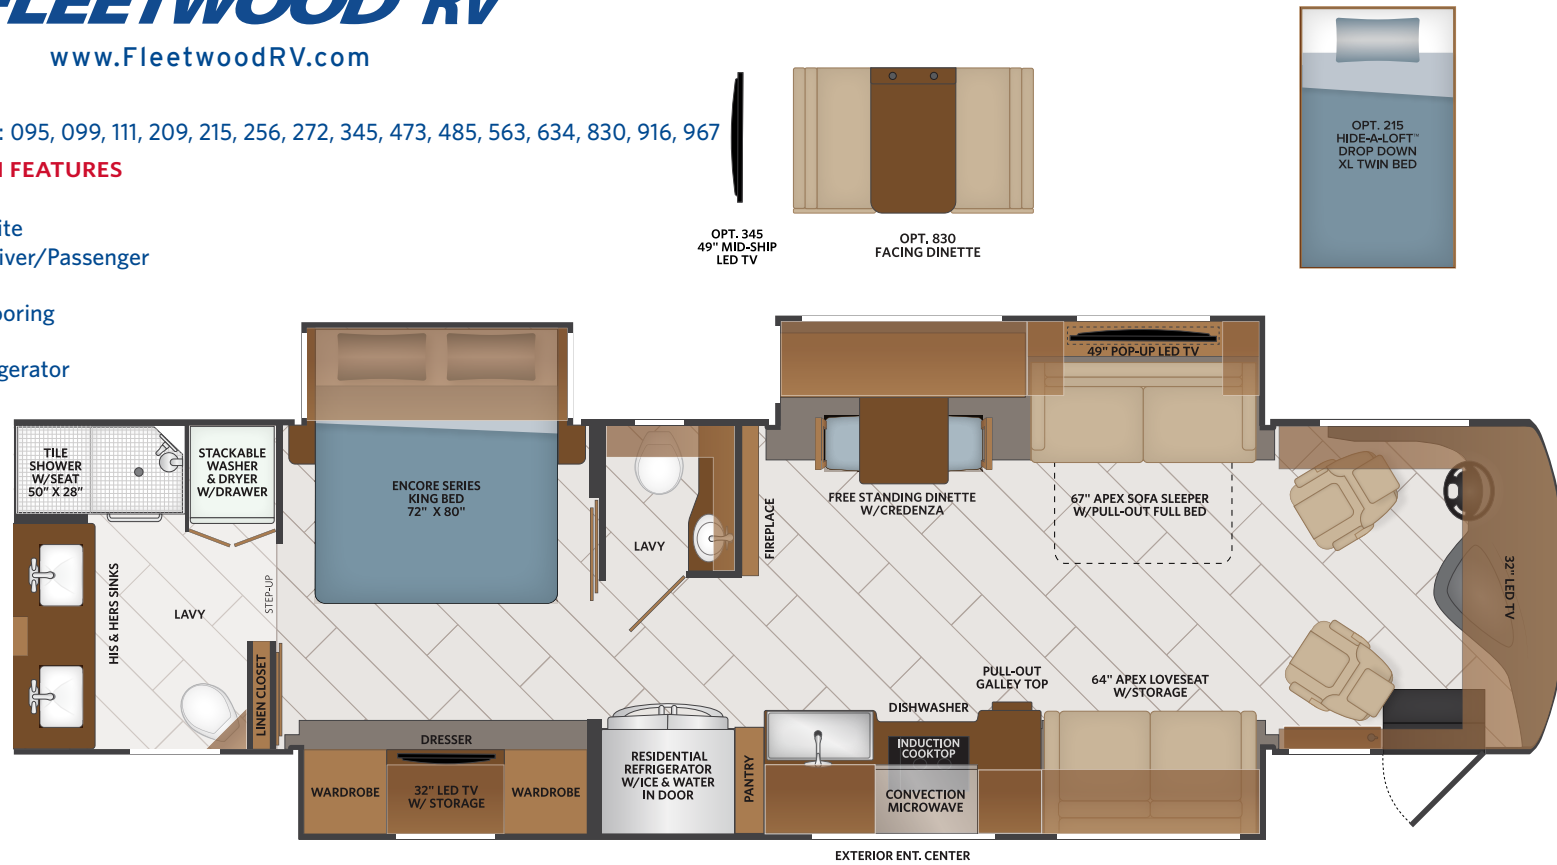

www.FleetwoodRV.com

40M Options: 095, 099, 111, 209, 215, 256, 272, 345, 473, 485, 563, 634, 830, 916, 967

TOP FLOORPLAN FEATURES

- Sleeps up to 7
- Large Master Suite
- 6-Way Power Driver/Passenger Seats
- Porcelain Tile Flooring w/Front Heat
- Residential Refrigerator w/Ice & Water in door
- Dual Vanities in Rear Bath

DISCOVERY LXE OPTIONS

095	Satellite Dish Winegard In-motion	473	BrakeSync —NEW
099	Satellite Delete	485	Blindspot Detection
111	Exterior Freezer	563	Technology Package: WiFiRanger™ SkyPro w/LTE and GPS, Cell Booster, 265W Solar Panel, Upgraded Kenwood® Radio, and MobileEye Collision Mitigation Camera
209	Motion Power Lounge (Ottoman's are omitted on 44B)	634	U-shaped Dinette
215	Hide-A-Loft™ Drop Down Twin XL Bed	830	Facing Dinette
256	Roof Mount Patio Awning Second Door Side	916	Heated Tile Floor - Rear
272	Window Awning Package	967	Second Full Bay 90" Slide-out Tray
345	Mid-ship LED TV		

FREEDOM BRIDGE® CHASSIS
36HQ, 40G, 40M

Model: Freightliner® XCM Series
 Engine: Cummins ISL 9L
 Transmission: Allison® 3,000 MH
 6-Speed w/Electronic Shifter
 Alternator: Delcom Remy 160 Amp
 Torque: 1,150 lb. ft.
 Horsepower: 380HP

FLOORPLAN **40M** | 2022 | CLASS A DIESEL **DISCOVERY LXE**