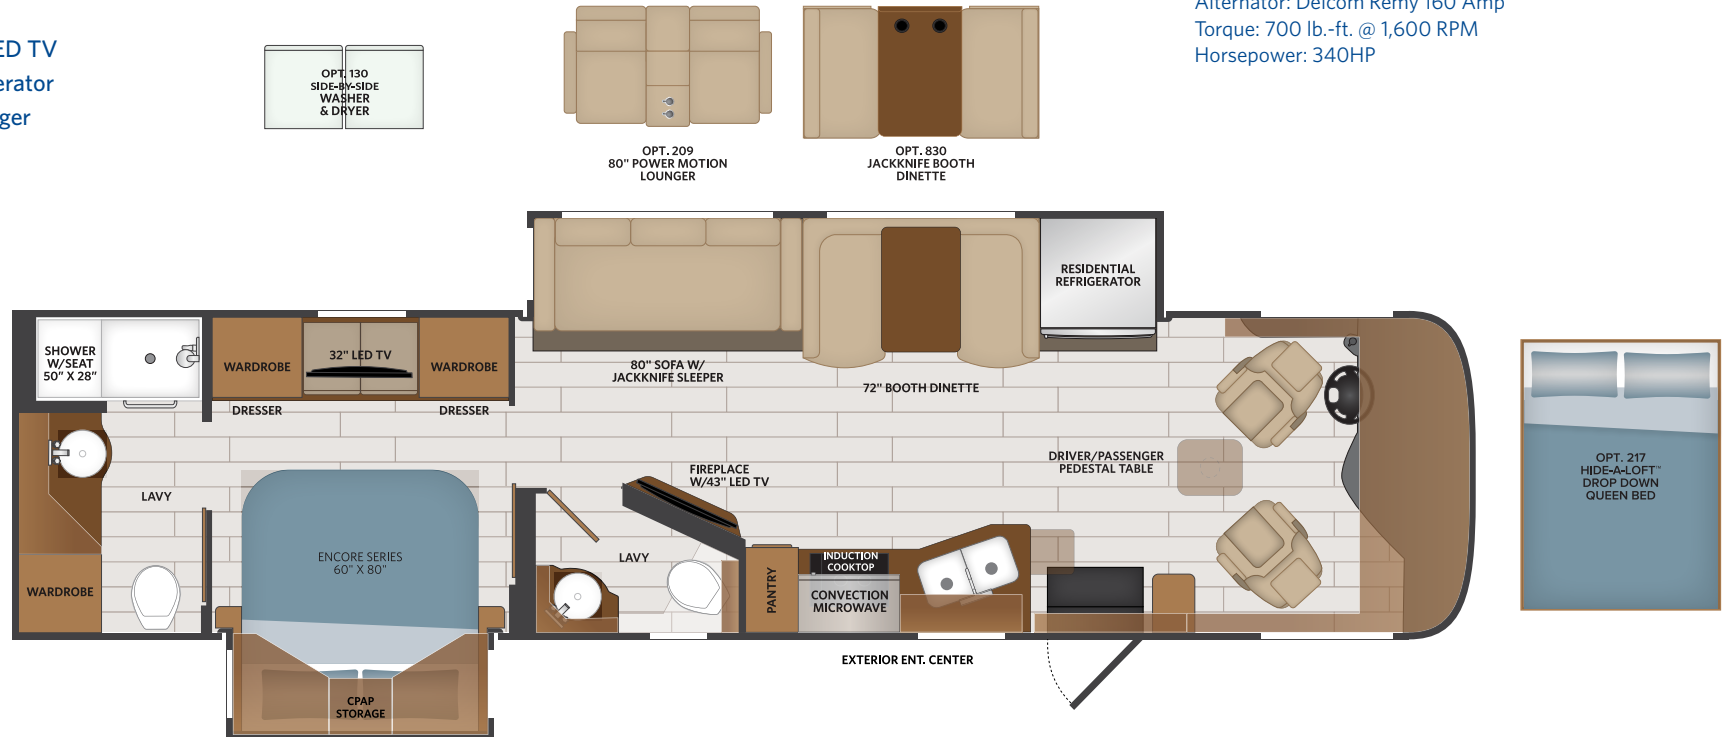

www.FleetwoodRV.com

36U Options: 096, 099, 130, 147, 189, 209, 217, 473, 563, 572, 830, 833

TOP FLOORPLAN FEATURES

- Sleeps up to 7
- Bath-and-a-half
- Fireplace w/43" LED TV
- Residential Refrigerator
- Driver and Passenger Seats Swivel

FREEDOM BRIDGE® CHASSIS

36U — 340HP
 Model: Freightliner® XCS Series
 Engine: Cummins ISB 6.7L
 Transmission: Allison® 2,500 MH 6-Speed w/Electronic Shifter
 Alternator: Delcom Remy 160 Amp
 Torque: 700 lb.-ft. @ 1,600 RPM
 Horsepower: 340HP

PACE ARROW OPTIONS

096	KING® Universal Satellite System	473	Brakesync - NEW
099	Satellite Delete		
126	Washer/Dryer — All in One Combo	563	Technology Package: WiFiRanger™ SkyPro w/LTE and GPS, Cell Booster, 265W Solar Panel, Upgraded Kenwood® Radio, and MobileEye Collision Mitigation Camera
130	Washer/Dryer —Side-by-Side		
147	Dash Stereo Upgrade Kenwood®	572	Central Vacuum System
189	Power Passenger Seat with Power Footrest	815	Fold Away Sofa
209	Motion Power Lounge	830	Facing Dinette
217	Hide-A-Loft™ Drop Down Queen Bed	833	Free Standing Dinette w/Credenza

FLOORPLAN **36U** | 2022 | CLASS A DIESEL **PACE ARROW**