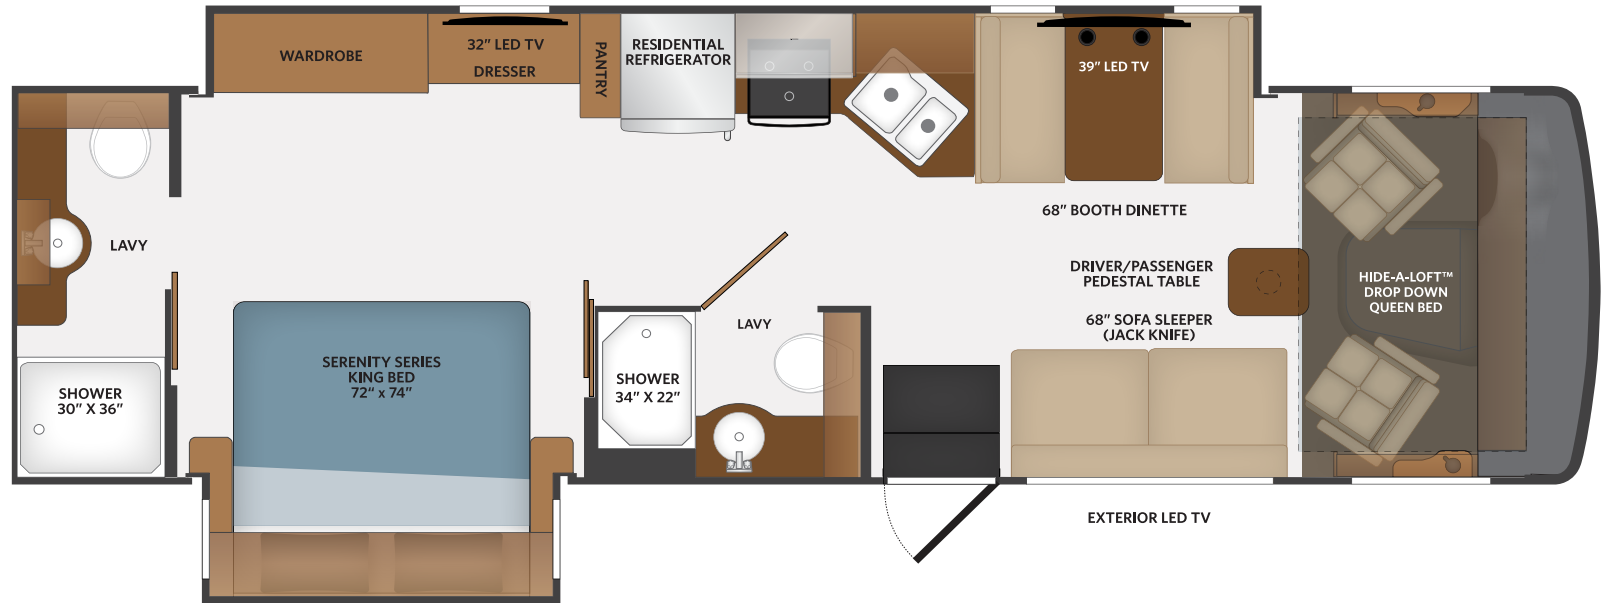

32S Options: 096, 105, 194, 230, 471, 953

TOP FLOORPLAN FEATURES

- Sleeps up to 6
- Two Full Lavys
- Exterior LED TV 50"
- Full Wall Slide
- Booth Dinette
- 22,000K Chassis

OPT. 194
THEATER SEATING

FLAIR OPTIONS	096	KING® Universal Satellite System	230	Roof Vent Rain Covers	343	Dual A/C w/EMS — Residential Refrigerator
	105	Dometic 8CF Double Door Refrierator - LP	331	5.5KW Generator w/Dual A/C	471	Steering Stabilizer System
	194	Theater Seating	342	Dual A/C w/EMS — LP Refrigerator	953	Power Driver Seat

FLOORPLAN **32S**

20
22 | CLASS A GAS
FLAIR